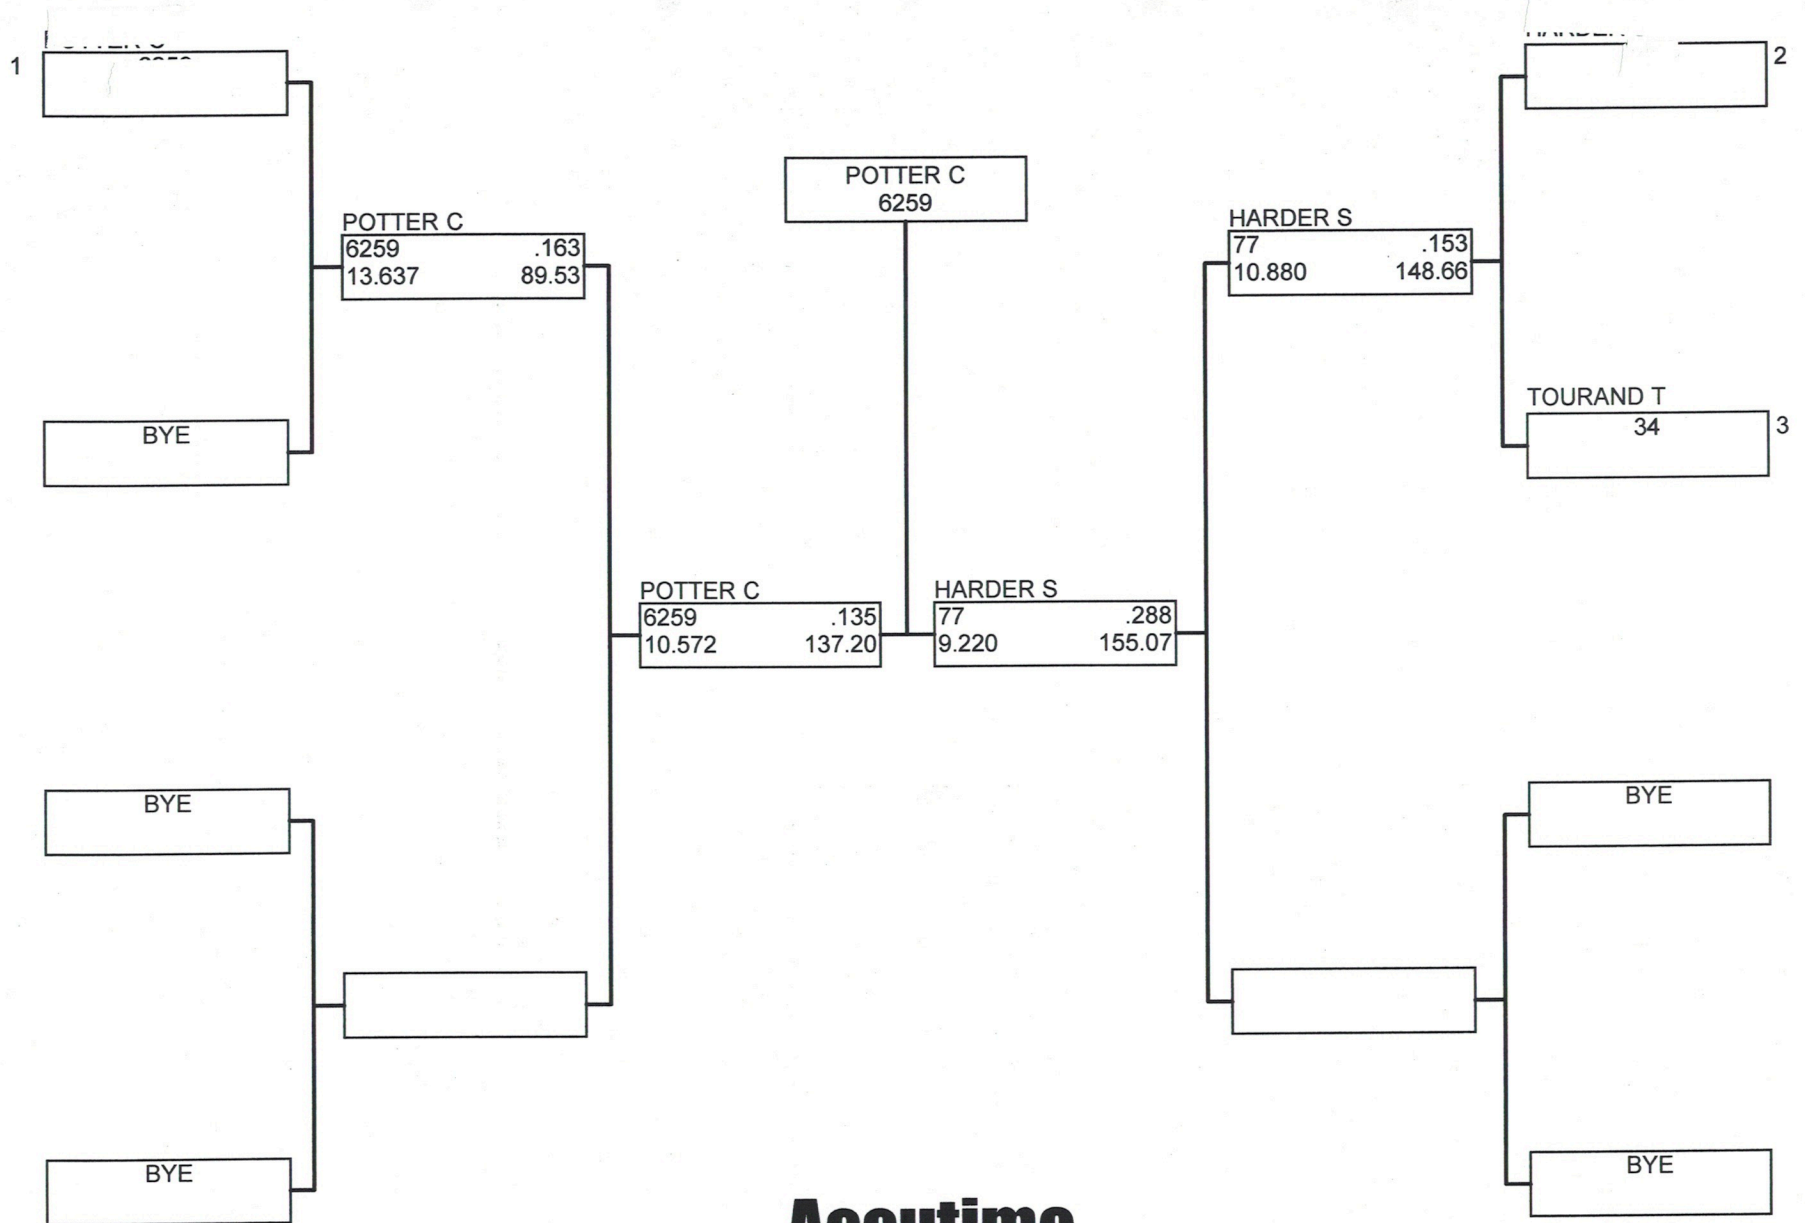

SUPER STREET

Accutime

Sunday, Aug 7 2016 (05:36:56 PM) v4.7